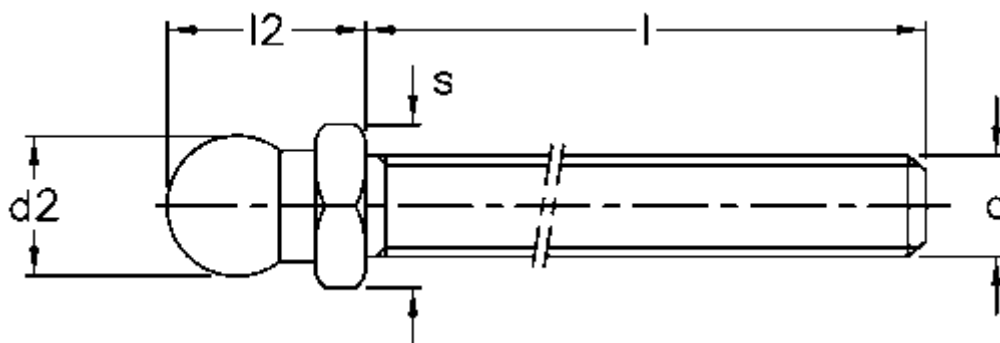

Article number: 2310302825

Description: E+G Threaded stem, Zinc-plated steel
SM-24-M24x98

Measures

$d = M24$

$d_2 = 23.9$

$l = 98$

$l_2 = 37$

$s = 24$